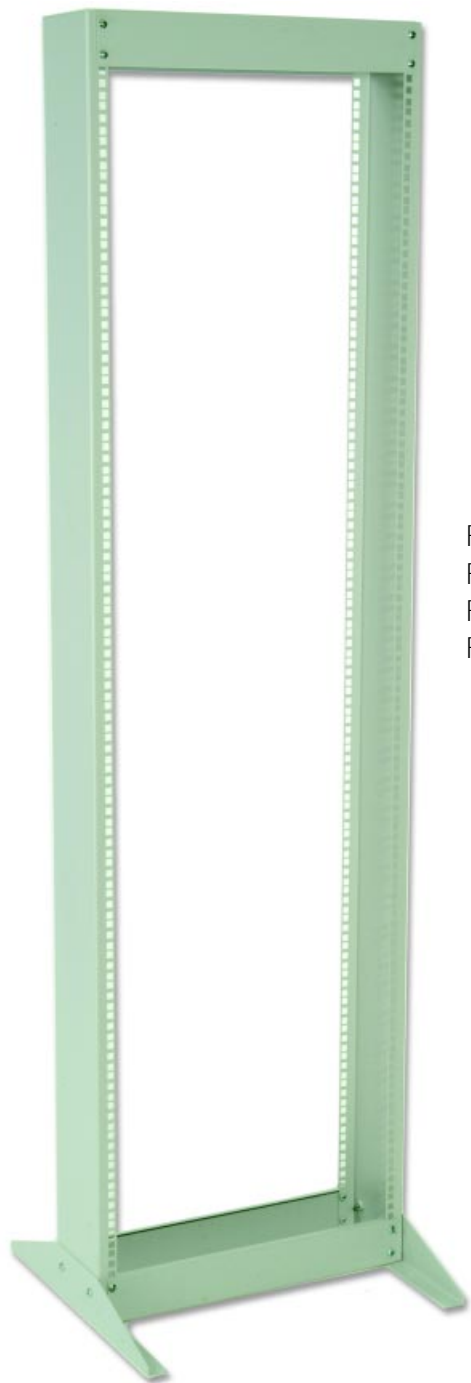

## Standard Wall Brackets

The standard brackets come in three depths and do not have cable management channels on the sides of the bracket. They are symmetrical so they can be installed to hinge in either direction.

## Patch Racks & Brackets

## Freestanding Rack

These racks are freestanding and are designed for mounting patch panels and a selection of the cabinet accessories.

The open frame racks:

- are of robust steel construction
- are supplied completely knocked down and can be assembled with ease
- are punched to accept M6 cage nuts and screws
- can be bolted to the floor
- allow easy access to installed equipment

Freestanding Rack 24ru 1200mm - Silver Grey	11340001
Freestanding Rack 38ru 1800mm - Silver Grey	11340002
Freestanding Rack 45ru 2100mm - Silver Grey	11340003
Freestanding Rack 45ru 2100mm - Black	11340004