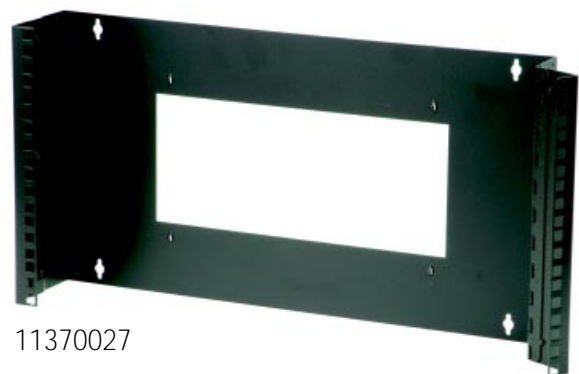

## Standard Wall Brackets

The standard brackets come in three depths and do not have cable management channels on the sides of the bracket. They are symmetrical so they can be installed to hinge in either direction.

The Standard Brackets:

- are of robust steel construction
- are supplied partially knocked down and can be assembled with ease
- are punched to accept M6 cage nuts and screws
- can be equipped with bracket covers to keep dust out