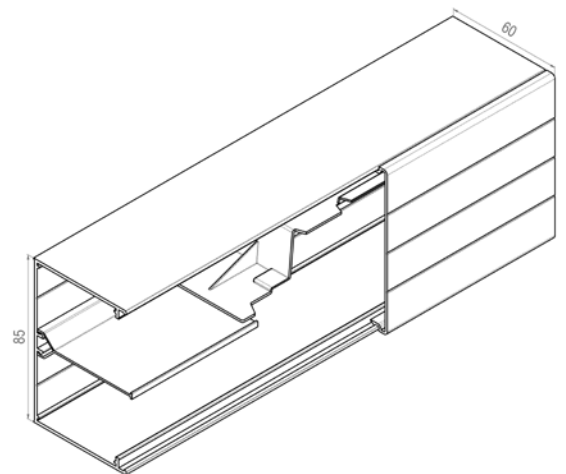

Universal Divider 3m length 14190115

Universal Joiner Kits 14190116

Universal Mounting Kit.

1 required for each outlet:

White: 14190117

Black: 14190119

Silver: 14190120