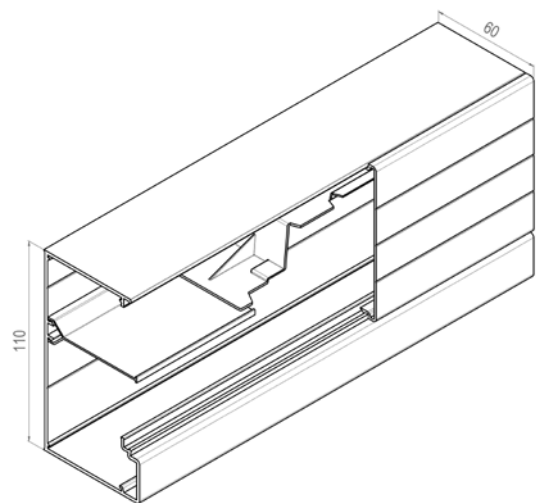

Universal Divider 3m length 14190115

Universal Joiner Kits 14190116

Universal Mounting Kit.

1 required for each outlet:

White: 14190117

Black: 14190119

Silver: 14190120