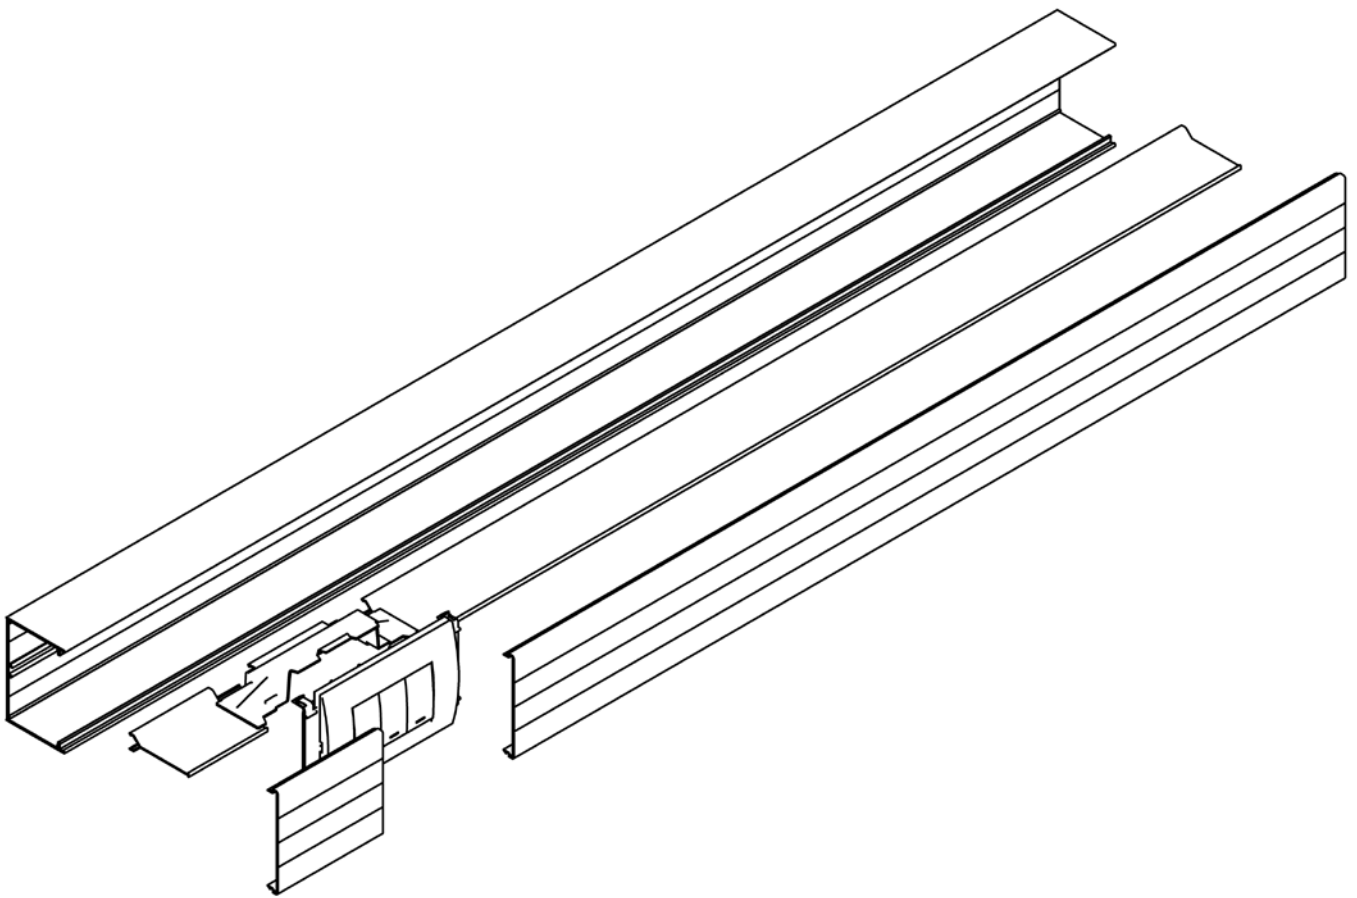

Technical Information

- Height: 85, 110 and 170mm
- Depth: 60mm
- Aluminium Extrusion

For further technical information
visit our website

www.modempak.com

Modempak Limited

417a Church Street
PO Box 12525, Penrose
Auckland, New Zealand

Freephone 0800 663 367
Freefax 0800 329 636
Website www.modempak.com

Modempak PTY Limited

10 Kembla Street
Cheltenham, Vic 3192
Australia

Phone +61 3 9584 1955
Fax +61 3 9584 1933
Website www.modempak.com.au