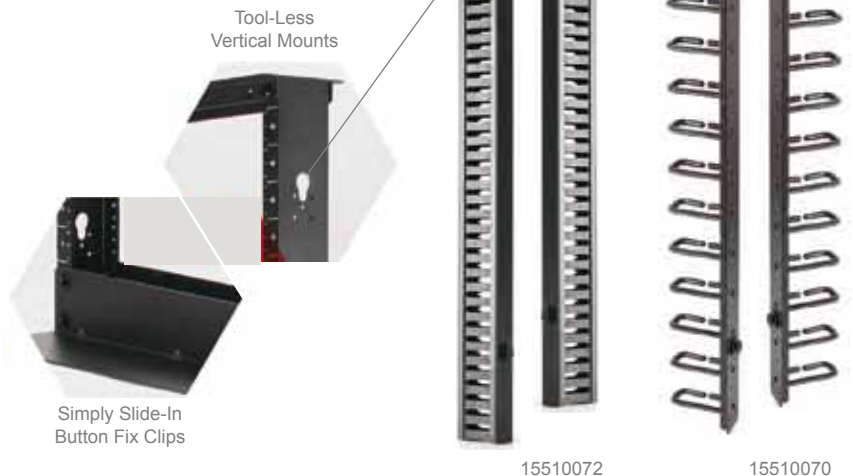

15510072

15510070