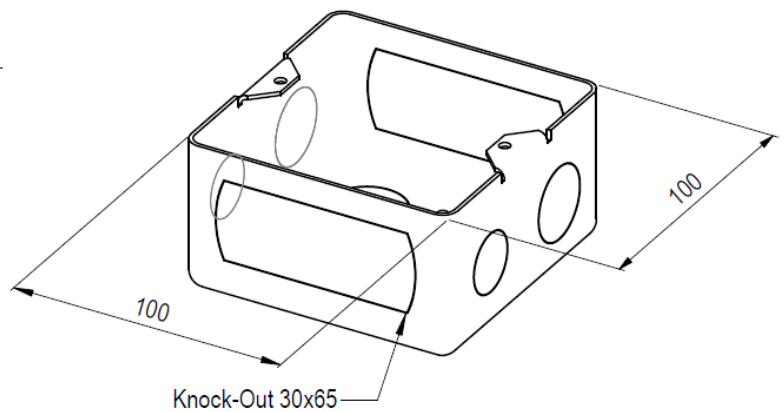

#### Item Description

Pop-up Power Point (Single Auto-Switched) | Round Silver

Pop-up 3 way Keystone (provision Only) | Round Silver

### DIMENSIONS

CIRCULAR BASE

Knock-Out 30x65