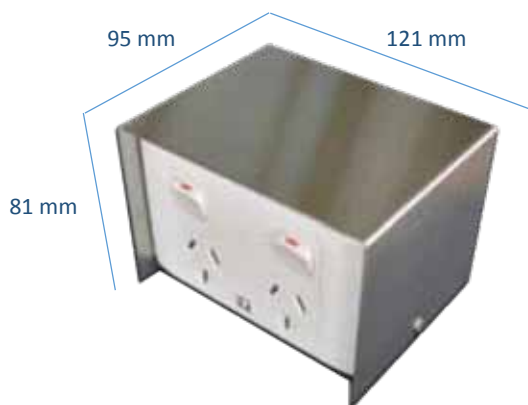

DIMENSIONS