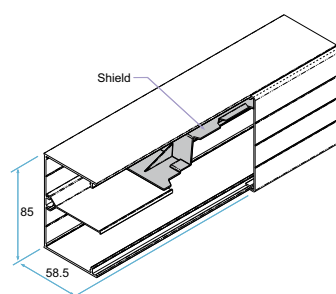

CAT6/6A - 85mm x 60mm SINGLE CHANNEL

Part No

Part Description

(Specify colour at time of ordering)

14171001
(14171201 – Penrose White)

85mm x 60mm single channel duct and cover – 3 metre length

14171061

85mm x 60mm single channel duct and cover – 6 metre length

14171002
(14171202 – Penrose White)

85mm External corner

14171003
(14171203 – Penrose White)

85mm Internal corner

14171004
(14171204 – Penrose White)

85mm End cap

14171005
(14171205 – Penrose White)

85mm Right Angle Bend

14190115

Channel Divider - 3 metre length

14190116

Channel Universal Joiner

14190117

Mounting Kit - White

14190119

Mounting Kit - Black

14190120

Mounting Kit - Silver