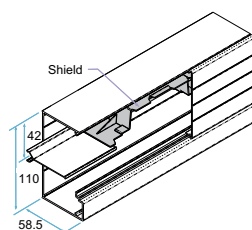

Channel Universal Joiner

14190117

Mounting Kit - White

14190119

Mounting Kit - Black

14190120

Mounting Kit - Silver

CAT6/6A - 170mm x 60mm TWIN CHANNEL