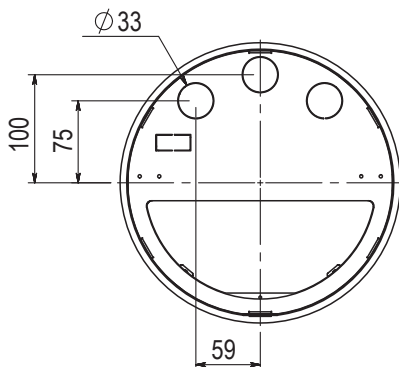

PART NUMBER

EBRDSFB4P10D

MODEL DESCRIPTION

EBRD BOX, STAINLESS STEEL FLUSH LID BEVEL SURROUND,
4 x AUTO SWITCHED POWER, 10 x PROVISION TO MOUNT DATA/MECH

- EnduraBox Round EBRD Series Floor Box with Stainless Steel Flush Lid
- Box size 246 Diameter and 158mm Deep
- Fitted with 4 x Auto-Switching 10A power outlets and 10 x way data/mech outlet panel (provision to mount)
- Floor Box Lid 304 Grade Stainless Steel

ASSEMBLY DIAGRAM

EBRDSFB4P10D

MODEL DESCRIPTION

EBRD BOX, STAINLESS STEEL FLUSH LID BEVEL SURROUND, 4 x AUTO SWITCHED POWER, 10 x PROVISION TO MOUNT DATA/MECH

**KNOCKOUT LOCATIONS
BOX BASE**

SECTION THRU'BOX