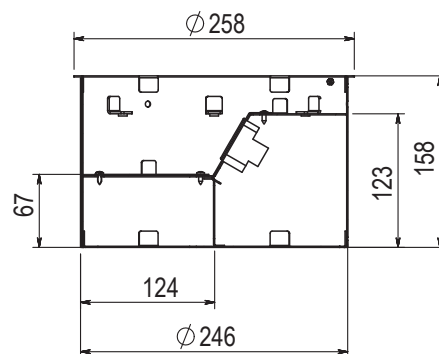

PART NUMBER

EBRDSFB4P10D

MODEL DESCRIPTION

EBRD BOX, STAINLESS STEEL FLUSH LID BEVEL SURROUND,
4 x AUTO SWITCHED POWER, 10 x PROVISION TO MOUNT DATA/MECH

- EnduraBox Round EBRD Series Floor Box with Stainless Steel Flush Lid
- Box size 246 Diameter and 158mm Deep
- Fitted with 4 x Auto-Switching 10A power outlets and 10 x way data/mech outlet panel (provision to mount)
- Floor Box Lid 304 Grade Stainless Steel

ASSEMBLY DIAGRAM

EBRDSFB4P10D

MODEL DESCRIPTION

EBRD BOX, STAINLESS STEEL FLUSH LID BEVEL SURROUND, 4 x AUTO SWITCHED POWER, 10 x PROVISION TO MOUNT DATA/MECH

**KNOCKOUT LOCATIONS
BOX BASE**

SECTION THRU'BOX