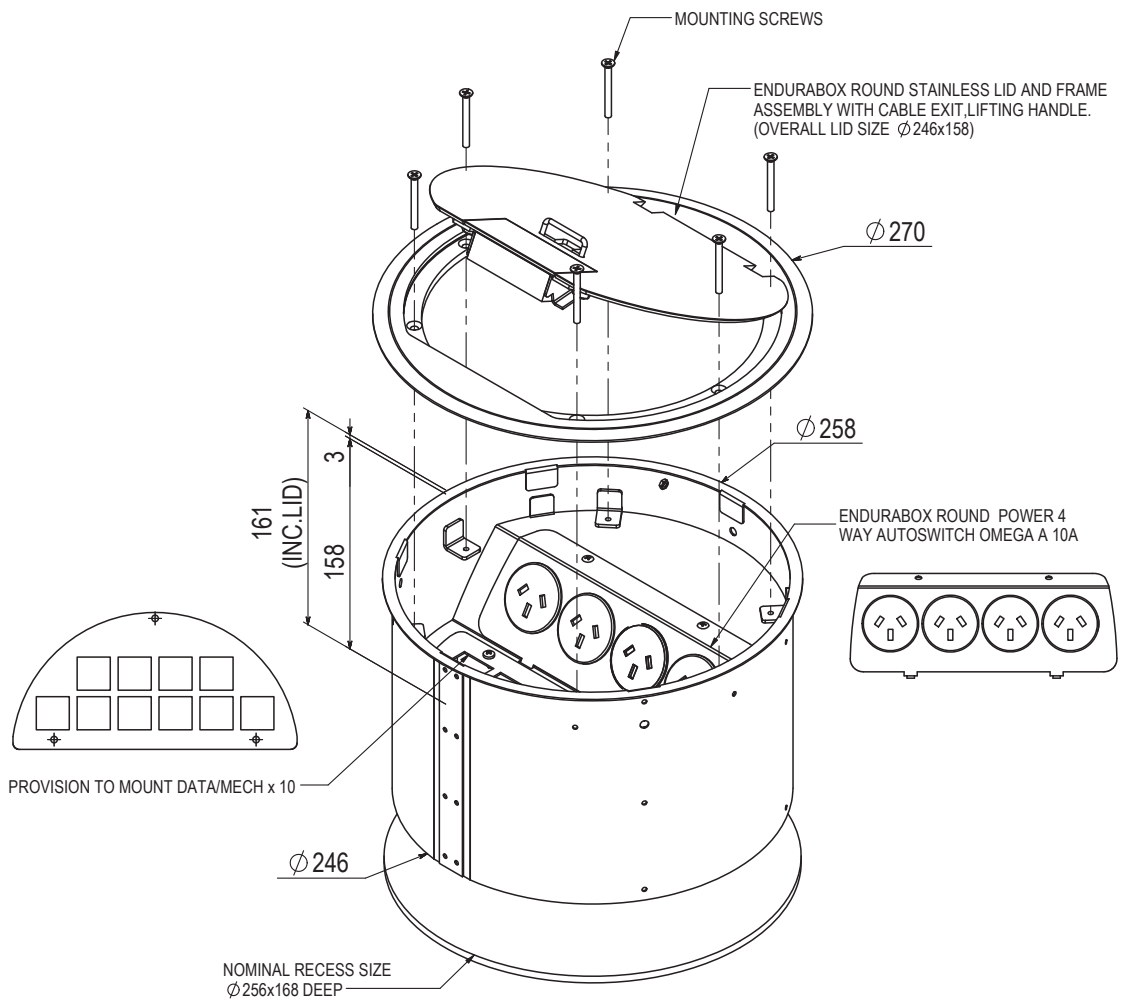

PART NUMBER

EBRDSFB4P10D

MODEL DESCRIPTION

EBRD BOX, STAINLESS STEEL FLUSH LID BEVEL SURROUND,
4 x AUTO SWITCHED POWER, 10 x PROVISION TO MOUNT DATA/MECH

- EnduraBox Round EBRD Series Floor Box with Stainless Steel Flush Lid
- Box size 246 Diameter and 158mm Deep
- Fitted with 4 x Auto-Switching 10A power outlets and 10 x way data/mech outlet panel (provision to mount)
- Floor Box Lid 304 Grade Stainless Steel

ASSEMBLY DIAGRAM

EBRDSFB4P10D

MODEL DESCRIPTION

EBRD BOX, STAINLESS STEEL FLUSH LID BEVEL SURROUND, 4 x AUTO SWITCHED POWER, 10 x PROVISION TO MOUNT DATA/MECH

**KNOCKOUT LOCATIONS
BOX BASE**

SECTION THRU'BOX